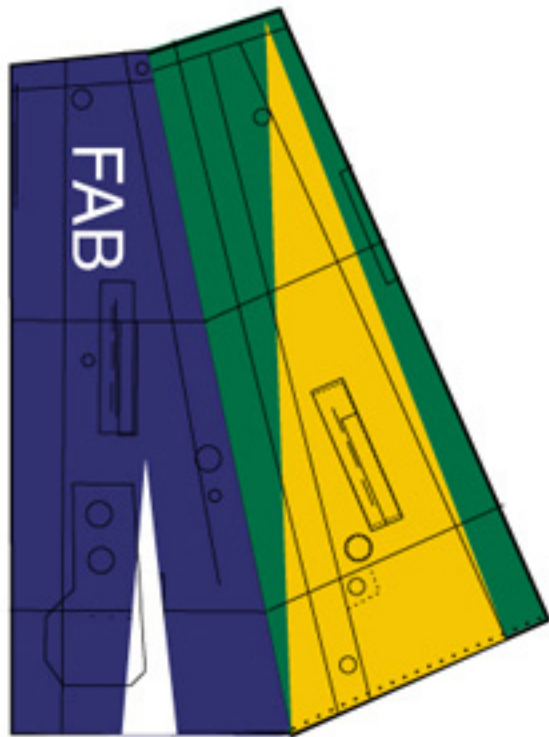

Fouga CM-170 Magister

heavy card

cut