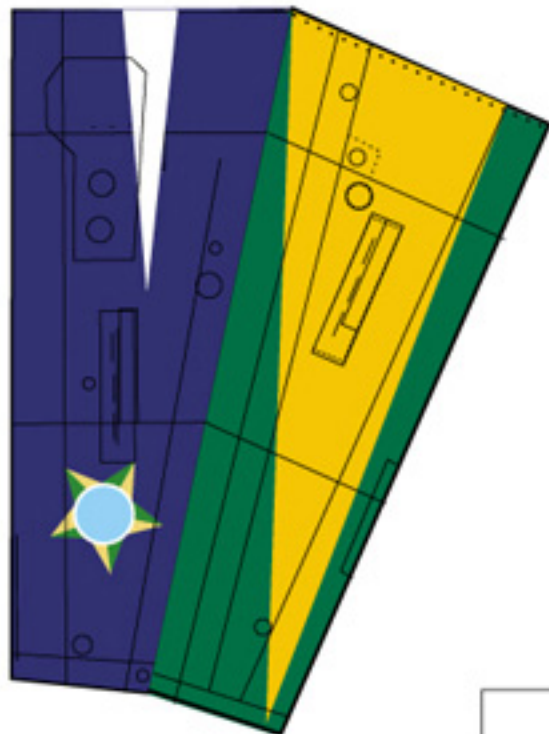

Fouga CM-170 Magister

heavy card

cut